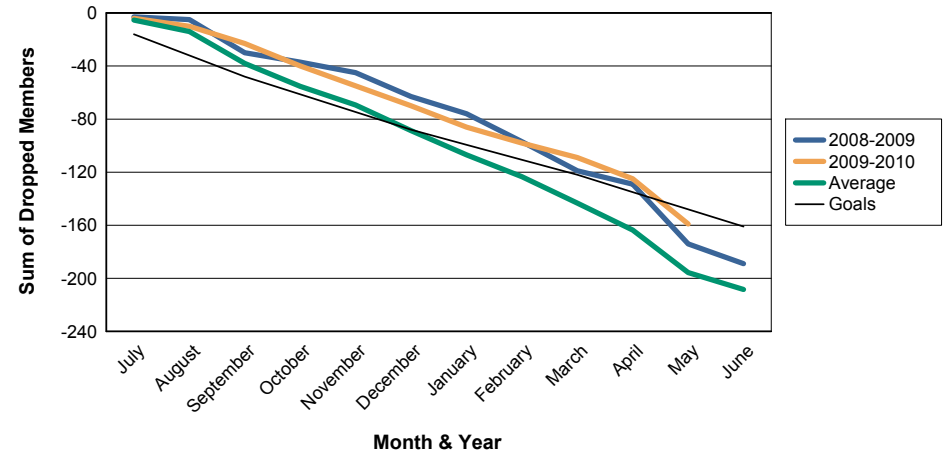

For District 107 C

Sum of Charter Members/ Month & Year

For District 107 C

3 Year Comparisons for GMT Constitutional Area 4

By GMT District

As of May 2010

Sum of New Members/ Month & Year

For District 107 C

Sum of Dropped Members/ Month & Year

For District 107 C

Sum of Net Members/ Month & Year

For District 107 C