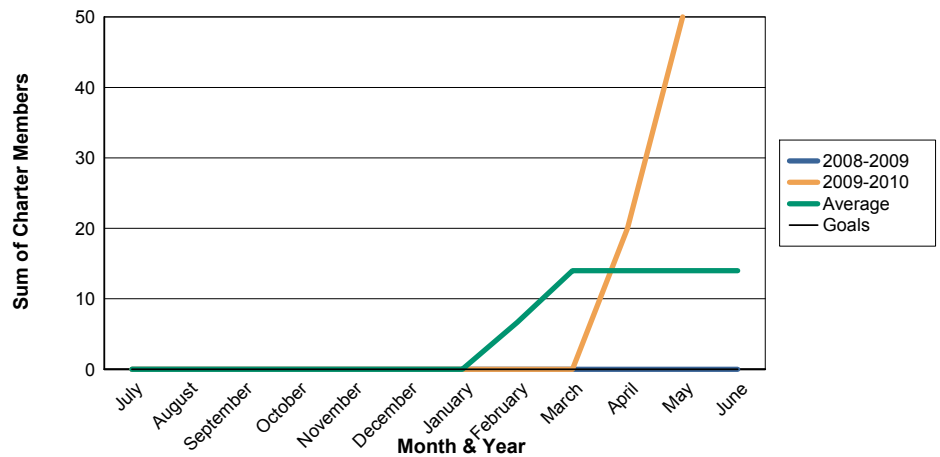

Sum of Charter Members/ Month & Year

For District 107 C