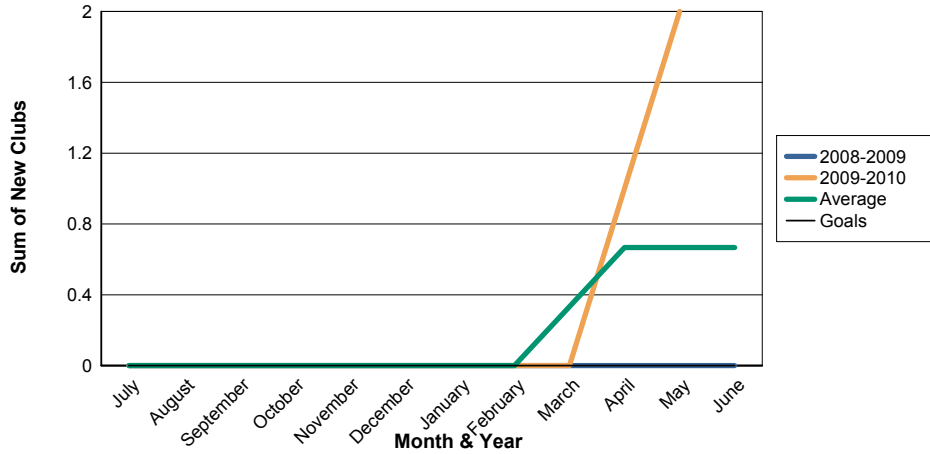

3 Year Comparisons for GMT Constitutional Area 4

By GMT District

As of May 2010

Sum of New Clubs/ Month & Year

For District 107 C

Sum of Dropped Clubs/ Month & Year

For District 107 C

Sum of Net Clubs/ Month & Year