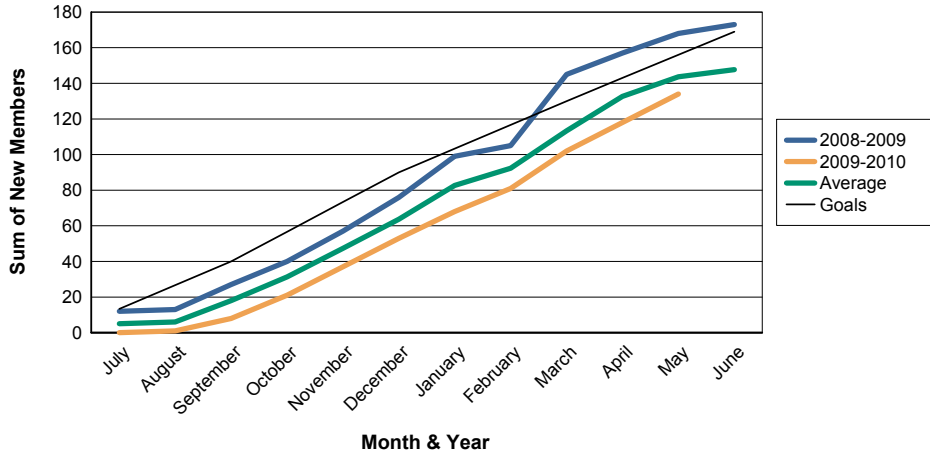

3 Year Comparisons for GMT Constitutional Area 4

By GMT District

As of May 2010

Sum of New Clubs/ Month & Year

For District 107 C

Sum of Dropped Clubs/ Month & Year

For District 107 C

Sum of Net Clubs/ Month & Year

For District 107 C

Sum of Charter Members/ Month & Year

For District 107 C

3 Year Comparisons for GMT Constitutional Area 4

By GMT District

As of May 2010

Sum of New Members/ Month & Year

For District 107 C

Sum of Dropped Members/ Month & Year

For District 107 C

Sum of Net Members/ Month & Year

For District 107 C