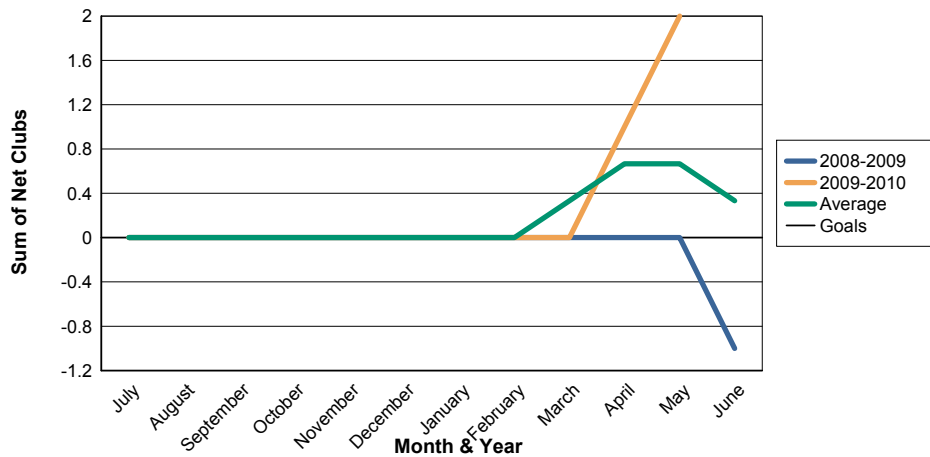

Sum of Net Clubs/ Month & Year

For District 107 C