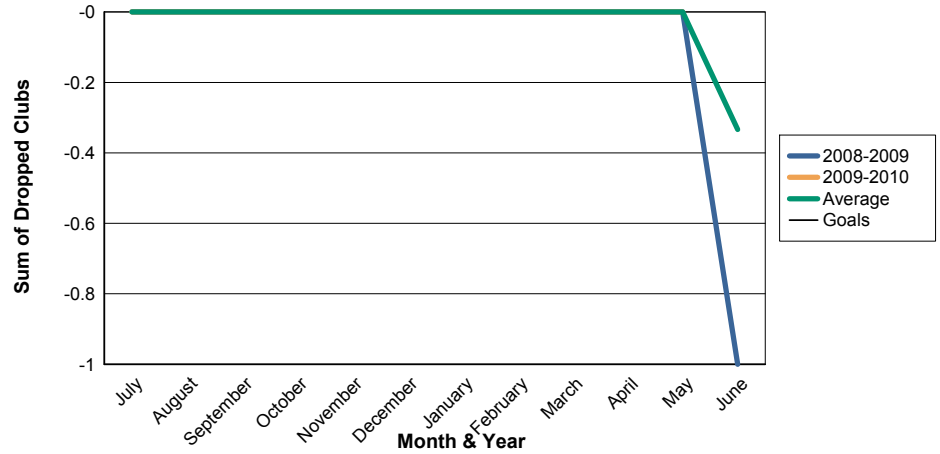

3 Year Comparisons for GMT Constitutional Area 4

By GMT District

As of May 2010

Sum of New Clubs/ Month & Year

For District 107 C

Sum of Dropped Clubs/ Month & Year

For District 107 C

Sum of Net Clubs/ Month & Year